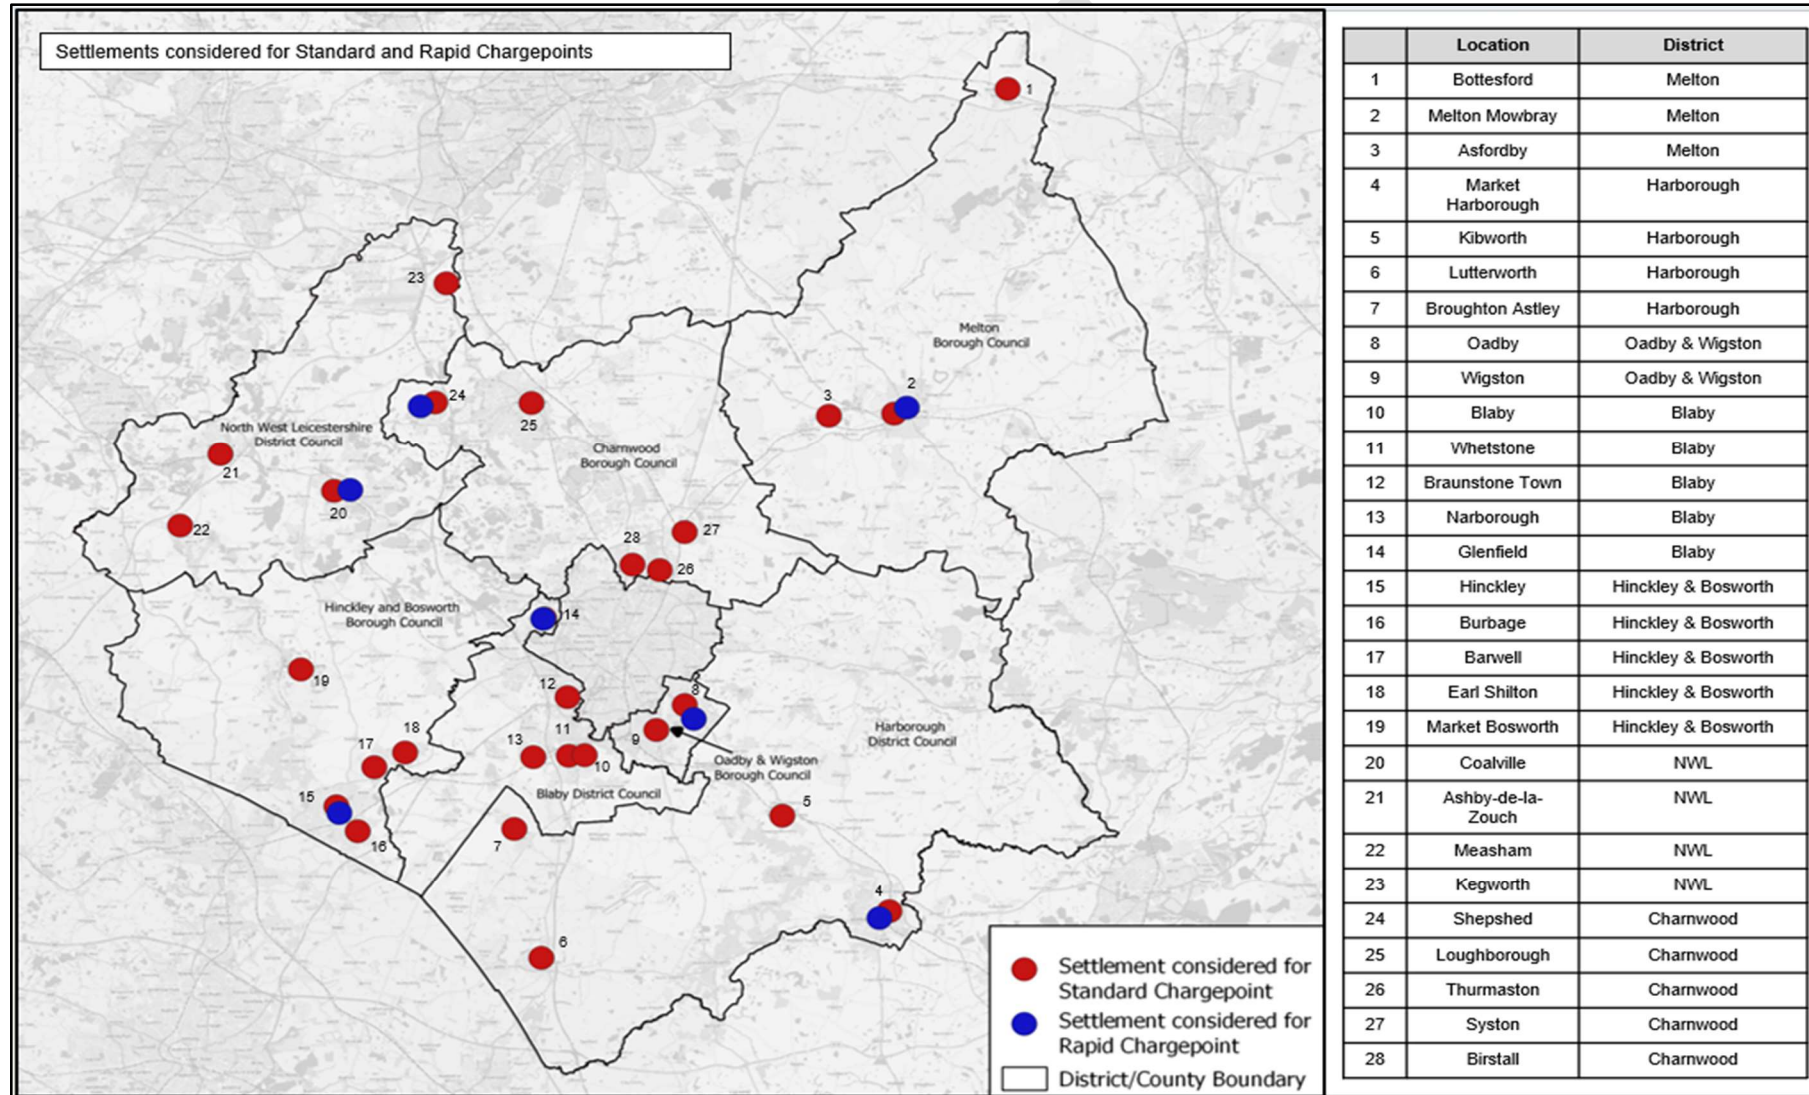

Settlements Considered for Standard and Rapid Chargepoints

This page is intentionally left blank